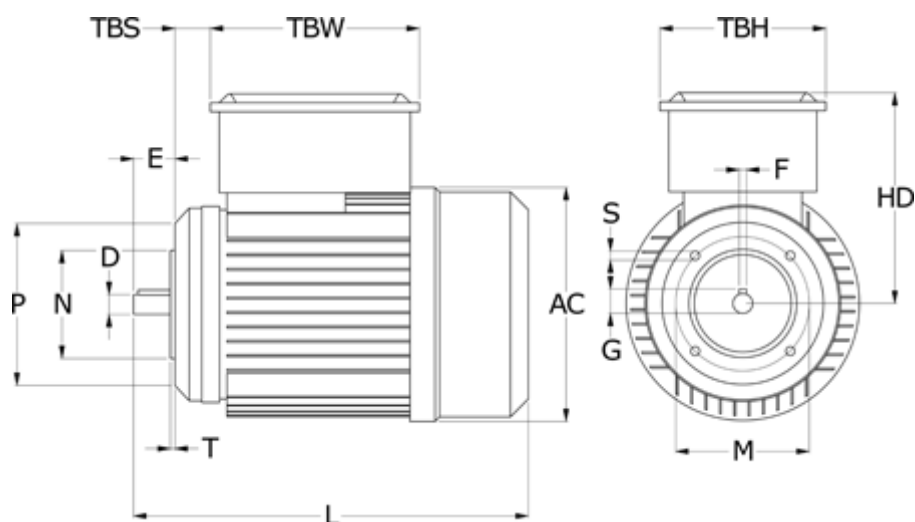

Data Sheet

Article number: 25037465109

Description: Kleedrive MY712-4 0.37kw 1400 rpm
1x230V 50HZ IP55 B14

Measures

AC = 147	N = 70
D = 14	P = 105
E = 30	S = M6
F = 5	T = 2.5
G = 11	TBH = 92
HD = 125	TBS = 25.75
L = 241	TBW = 116
M = 85	